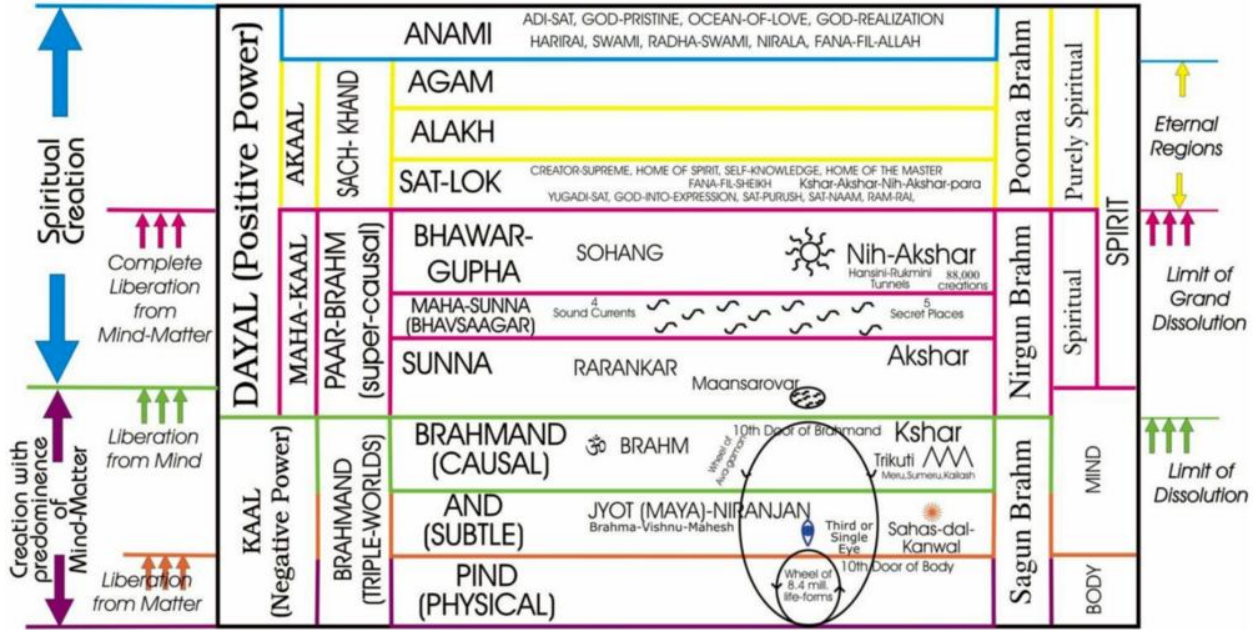

SANT MAT IMAGES

# Charts of the Heavens - Inner Regions - Planes - Levels - Spheres of Creation According to Sant Mat

&

&

&

&

&

The Grand Hierarchy of Creation			
No. of Petals	Names of the levels, stages, regions or planes of consciousness		
	Anami Agam Alakh Sat Lok	Nameless Inaccessible Imperceptible True Region	GOD
Brahmanda	2	Bhanwar gupha Sohang	Whirling cave I am He
	16	Maha sunn	Great darkness
	12	Achint dip	
	8	Parbrahm (upper)	Beyond Brahm
	6	Parbrahm (lower) Daswan Dwar	Tenth door
	4	Trikuti (upper)	Three peaks Universal Mind
Anda	2	Trikuti (lower)	Three peaks Universal Mind
	16	Set sunn	White void
	12	Sahans dal kawal Sahasrara	Thousand petalled lotus
	8	Asht dal kawal Tisra Til	Eight petalled lotus Third eye
	6	Khat dal kawal	Six petalled lotus
	4	Antahkarana	Inner organ Instrument of thought
Pinda	2	Ajna Do dal kawal	Eye centre Two petalled lotus
	16	Vishuddha	Throat centre
	12	Hridaya	Heart centre
	8	Manipuraka Nabhi	Navel centre
	6	Svadhishthana	Genital centre
	4	Muladhara Guda	Rectal centre

# THE GRAND SCHEME OF ALL CREATION

8	Regions		<b>ANAMI LOK</b> <i>The Nameless Region</i>	Planes of the  Five Charged Words
7	of		<b>AGAM LOK</b> <i>The Inaccessible Region</i>	
6	all		<b>ALAKH LOK</b> <i>The Invisible Region</i>	
5	Spirit	ALL LIGHT	<b>SACH KHAND</b> <i>The True Home</i>	
4	SPIRIT MATTER		<b>BHANWAR GUPHA</b> <i>The Rotating Cave</i>	
			<b>MAHA SUNN</b> <i>The Great Void</i>	
3	SPIRIT MATTER		<b>DASWAN DWAR</b> <b>PARABRAHMANDA</b> <i>Supercasual Plane</i>	
2	SPIRIT MATTER		<b>TRIKUTI</b> <b>BRAMANDA</b> <i>Causal Plane</i>	
1	SPIRIT MATTER		<b>SAHANSDAL KANWAL</b> <b>ANDA</b> <i>Astral Plane</i>	
	ALL MATTER		<b>MATERIAL UNIVERSE</b> <b>PIHDA</b> <i>Physical Plane</i>	